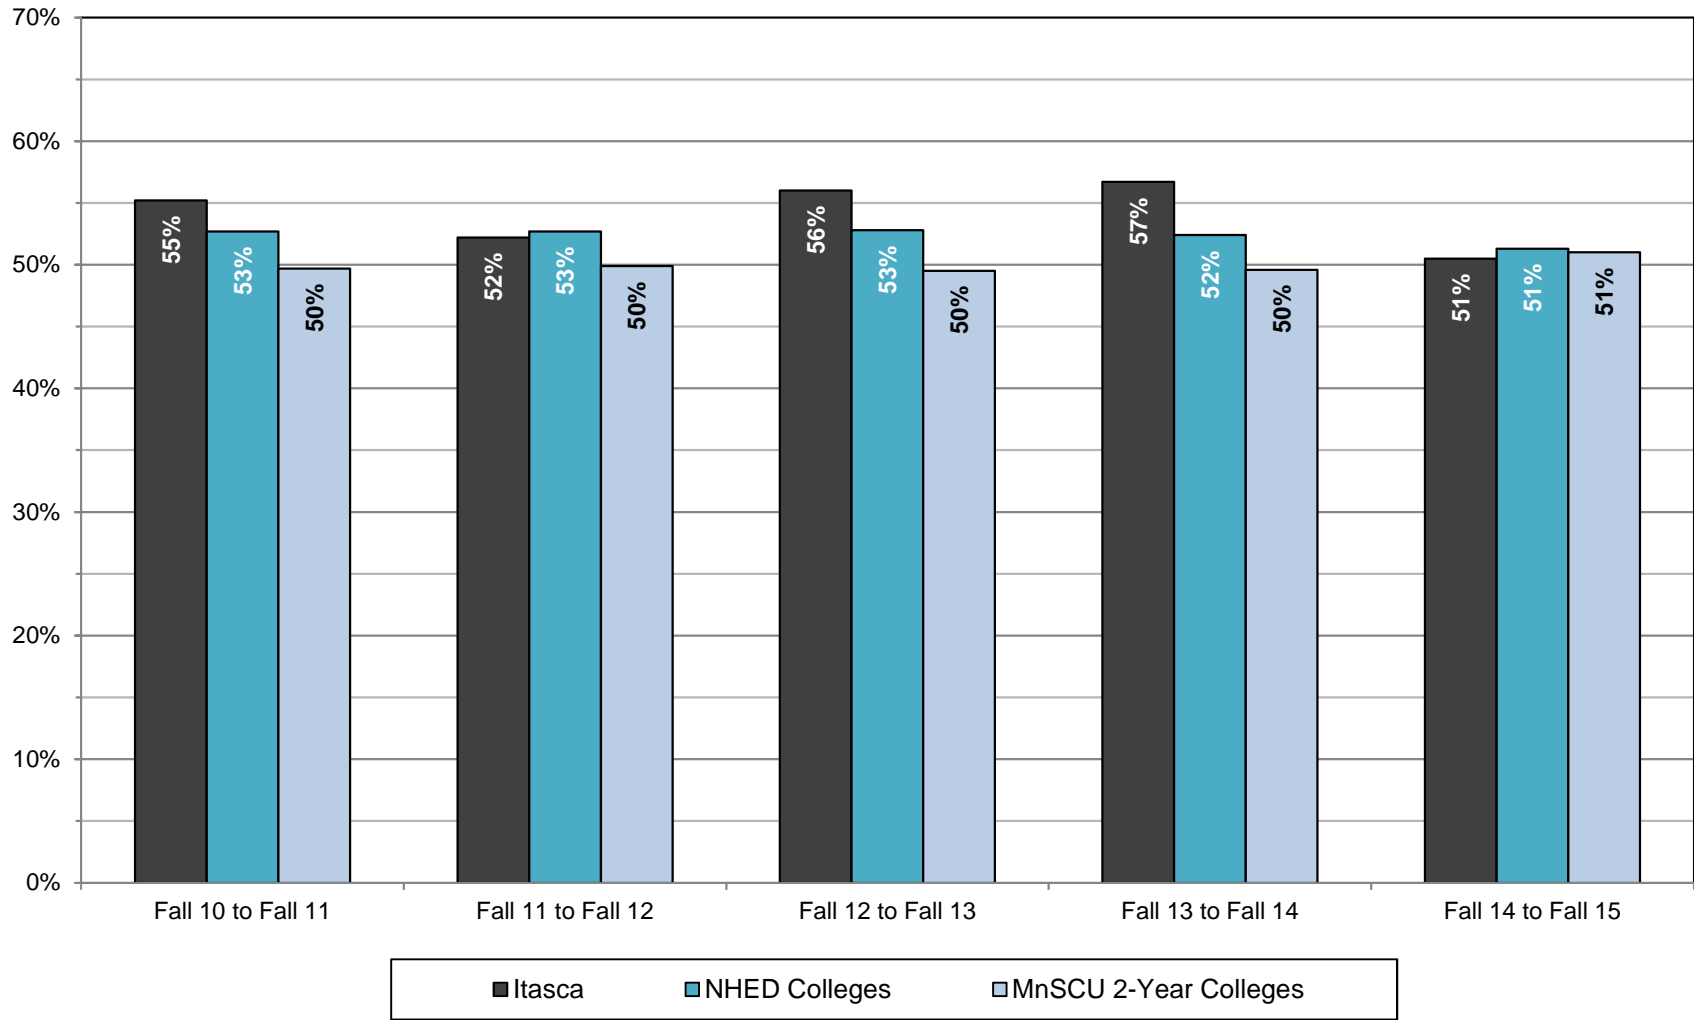

**Itasca Community College
Fall to Following Fall Retention for all New, Full-time Students**

NHED Colleges - Hibbing CC, Itasca CC, Mesabi Range, Rainy River CC and Vermilion CC
 Source: MnSCU ISRS Operational Data/Student Persistence Tables/all adm stat, new, full-time