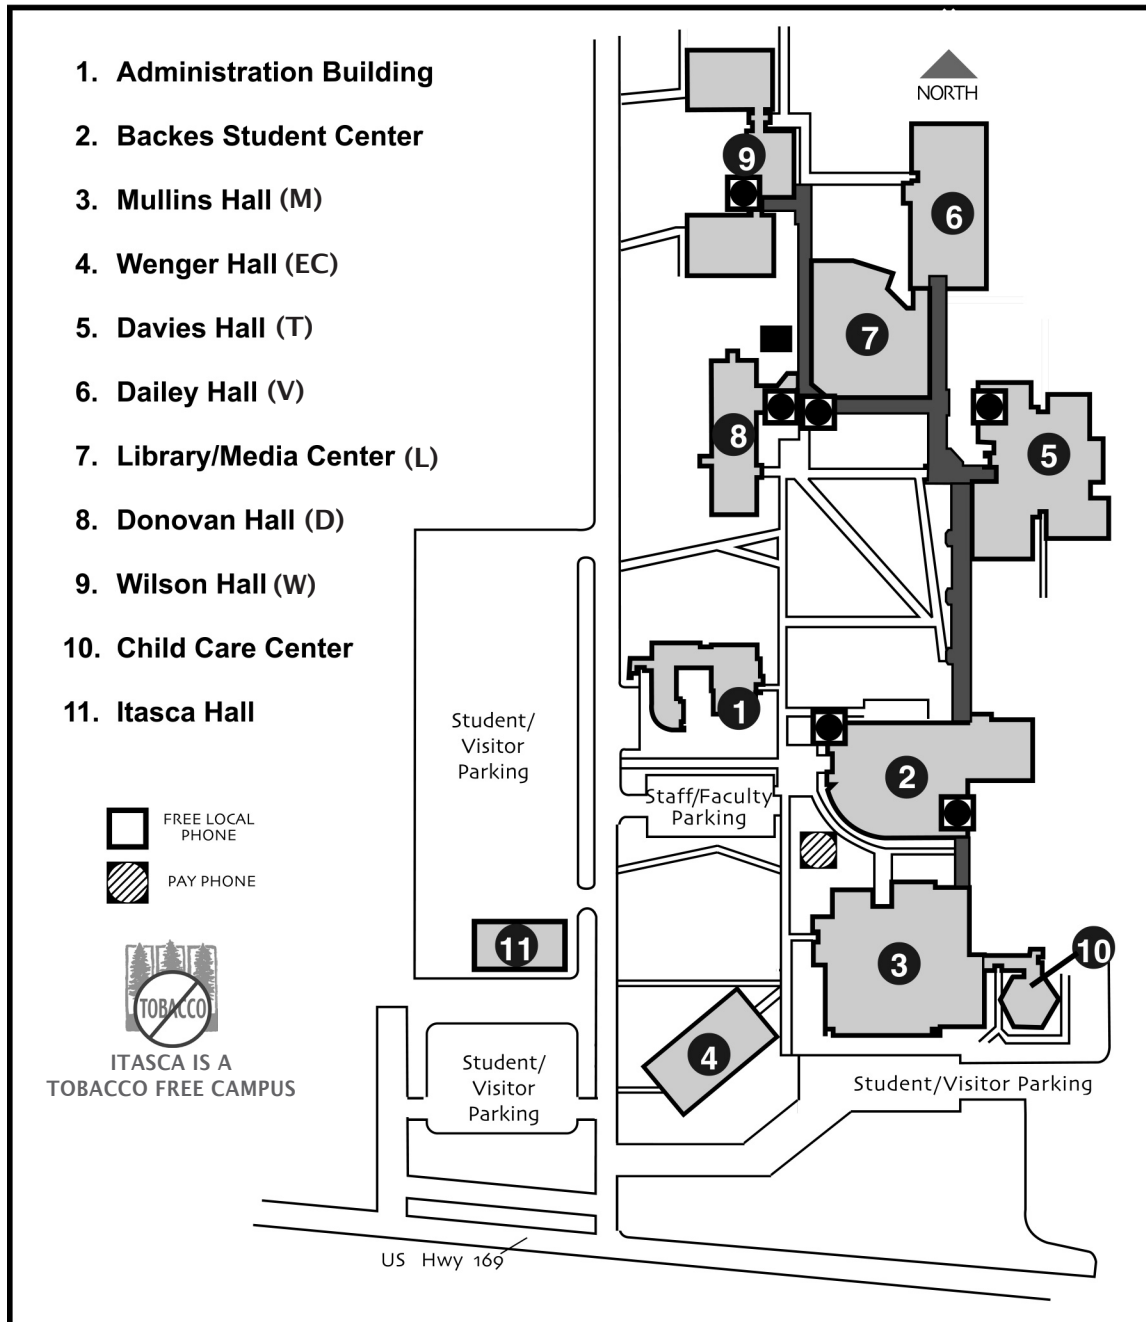

ITASCA COMMUNITY COLLEGE

Campus Map

218-322-2300 / 800-996-6422

www.itascacc.edu